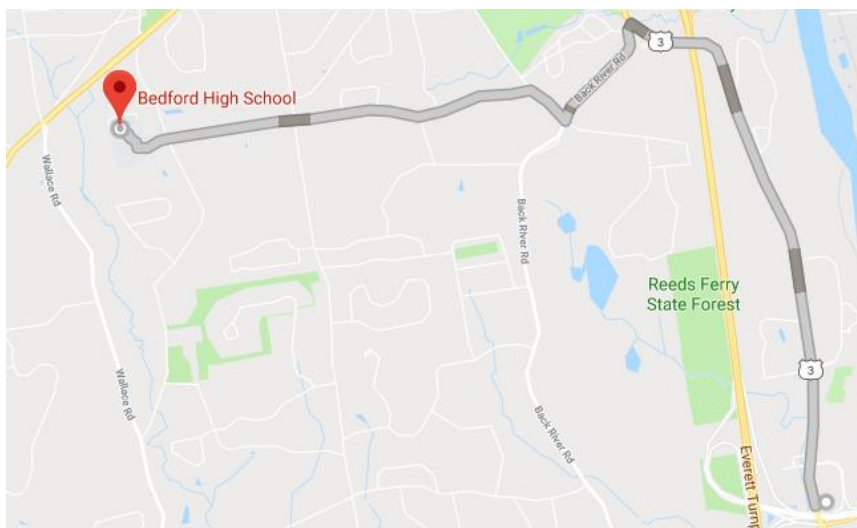

2018 Torch Run Route: Bedford to Manchester South Central Region

LAW ENFORCEMENT
TORCH RUN[®]
FOR SPECIAL OLYMPICS

Dates to Know

- Statehouse Celebration on May 31st at 2pm in Concord
 - Staging at 1:30pm at the Common Man Restaurant
- Law Enforcement Torch Run Barbeque on Friday, June 1st from 4pm to 6pm in Durham
- Opening Ceremonies Parade on Friday, June 1st at 8pm at the Stadium in Durham
- Medal Presentation on Friday, June 1st and Saturday, June 2nd at UNH in Durham

Route Information

Times and mileage are estimates. Please arrive 15 minutes before run start time.

- Date: Wednesday, May 30th
- Start: Coastal Specialty Forest Products at 9:30am
- Distance: 5 miles
- Average Pace: 9 minute mile
- End: Bedford High School at 10:15am
- Celebration: following the run at Bedford High School