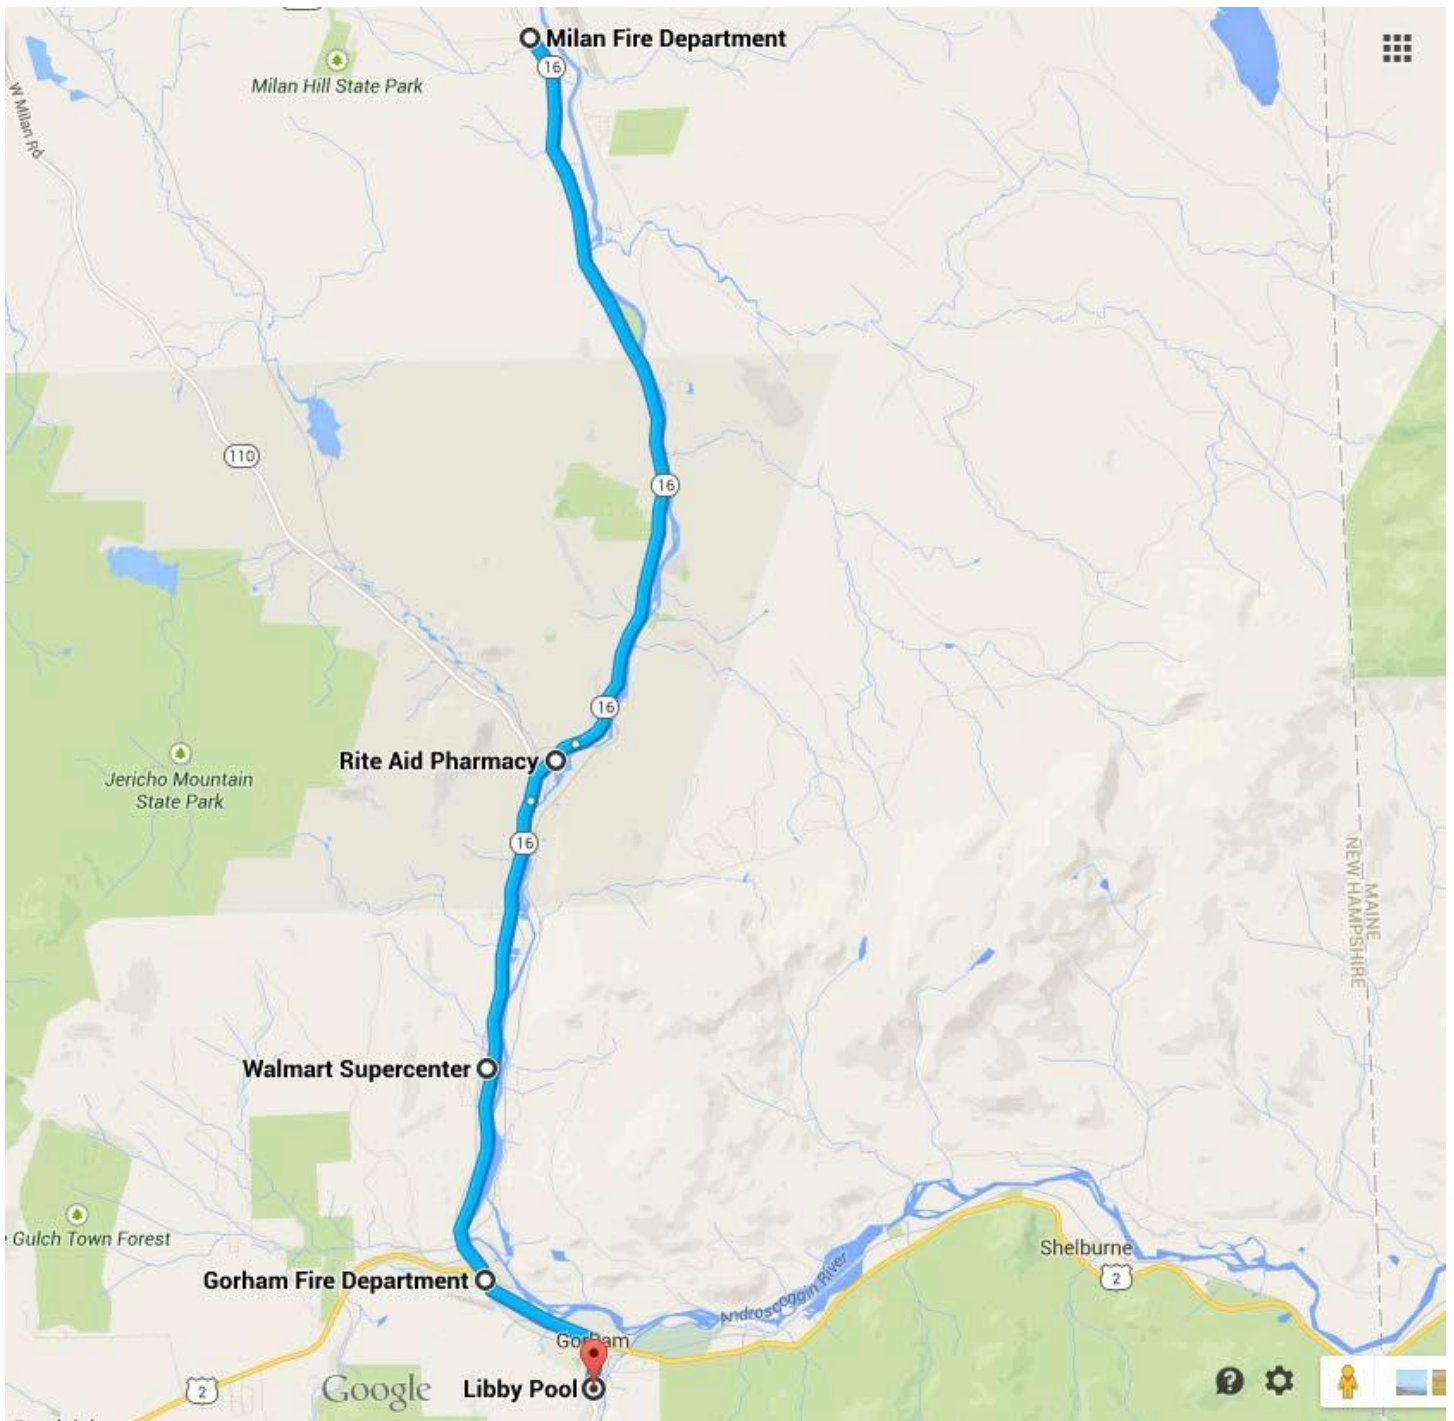

**Run, Bike or Rollerblade**

The Milan-Gorham leg begins at the Milan Fire Station in Milan and makes its way 15 miles along Route 16 to Gorham. A cookout celebration will commence once the torch arrives at Libby’s Pool in Gorham. If you are interested in participating and supporting your local Law Enforcement Officials and Departments, please contact the SONH office below to be a part of this exciting event to benefit Special Olympics New Hampshire! Additional participation is encouraged! **This Is a Fundraiser For Local Special Olympics!!**

**Route Information (time and mileage are estimations—please arrive early!)**

**All Proceeds benefit Local Special Olympics!!!**

- Date: Saturday, May 18, 2019
- Start: Milan Fire Station, Milan
- Meet at 8:00 AM & Run Start Time: 8:30 AM
- Celebration Start Time: 11:30 AM

**Ryan Grogan**

**Special Olympics**

**New Hampshire**

[RyanG@sonh.org](mailto:RyanG@sonh.org)

Time	Mile	Start/Route	Landmark
8:30 AM	0	Start: 20 Bridge Street, Milan Fire Station	Milan Fire Station (Restroom)
9:40 AM	6.6	Route 16/Go Time Shop	Go Time Shop - Left of Brown School (Restroom)
9:55 AM	7.8	Route 16/Pleasant Street	Wallgreens
10:05 AM	8.7	Route 16/Glen Avenue	Lower Irving (Glen Avenue)
10:15 AM	9.5	Route 16 at the beginning of the Berlin/Gorham Road	Cascade Hill
10:30 AM	11.1	Route 16/Berlin Gorham Road	Berlin City Chevy
10:45 AM	12.5	Route 16	<b>Auto North (Restroom)</b>
11:00 AM	13.2	Route 16	Gorham Fire Station
11:10 AM	14.3	Route 16	Gorham Common
11:20 AM	15	Corner Mill Street & Rt 16	Libby's Pool (cookout)