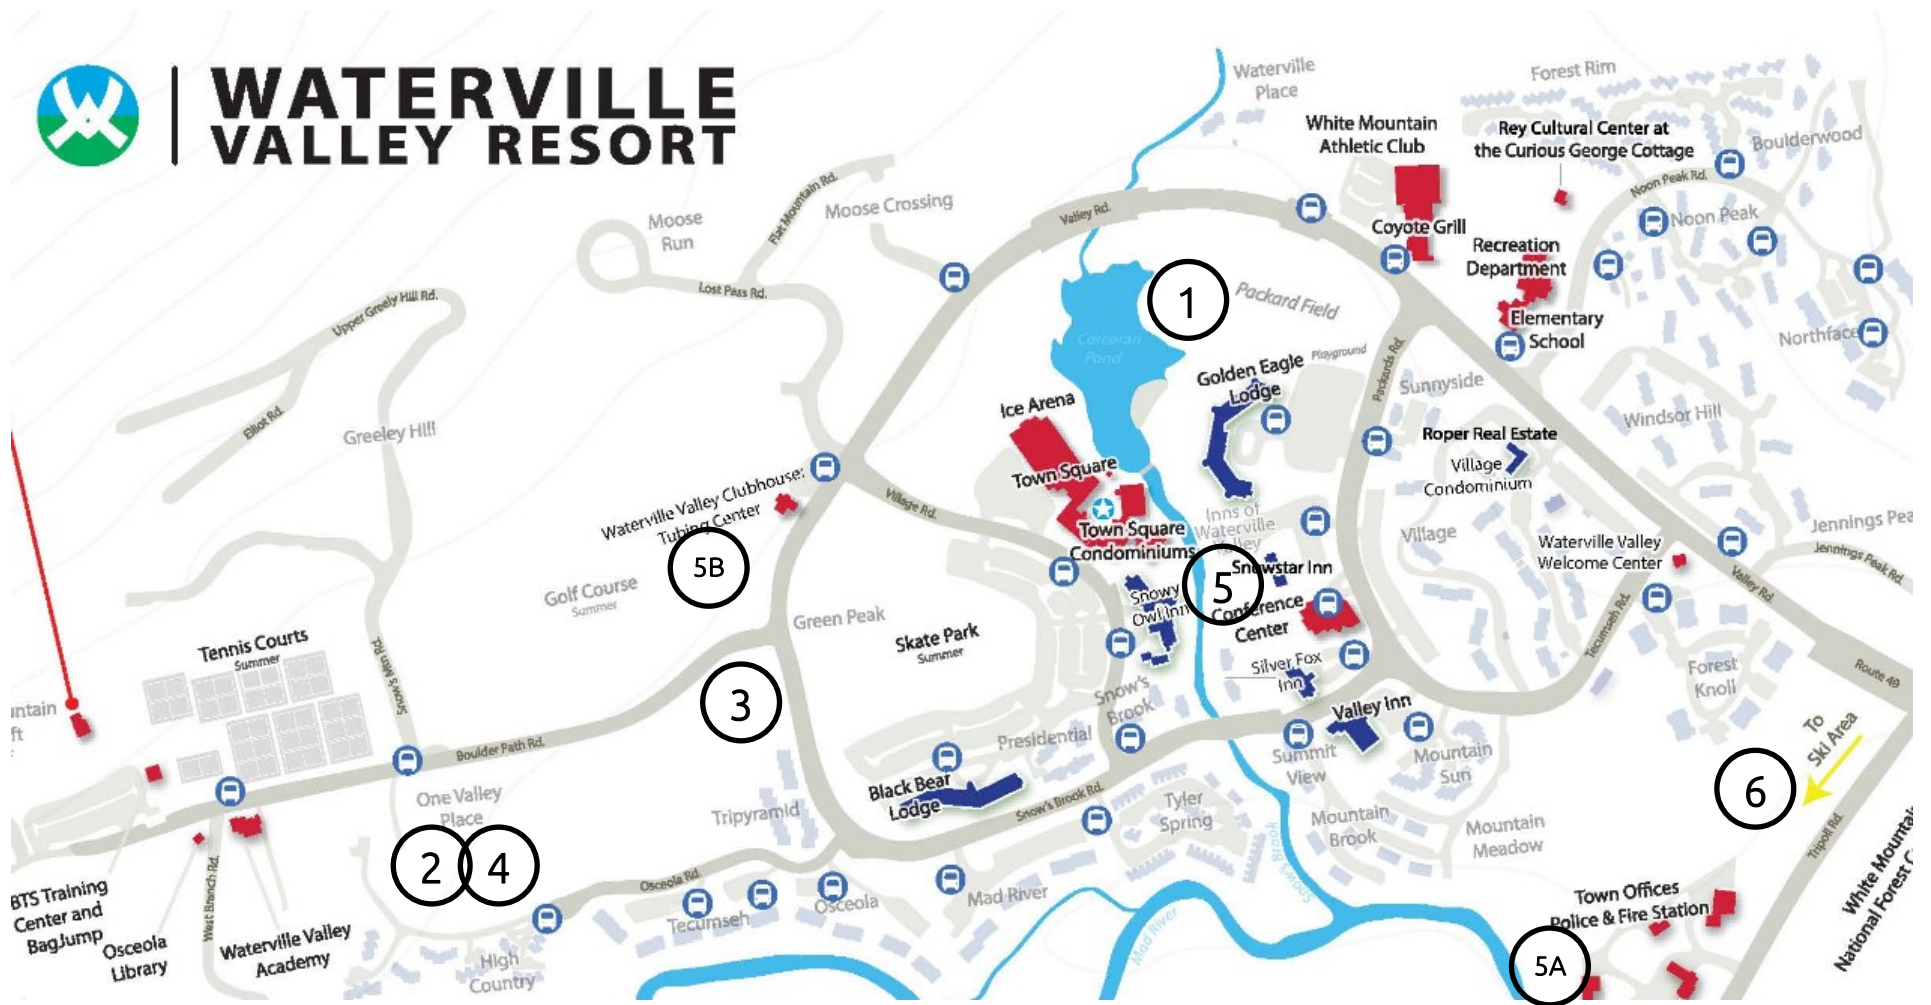

## WATERVILLE VALLEY RESORT

1. Category 1 & 3 Snowshoe and Cross Country events and awards

2. Category 2 Snowshoe events

3. Category 2 awards

4. Category 2 Cross Country events

5. Resort Experience

*Please note Bucket Truck Rides at Fire Station (5A), Tubing at The Clubhouse (5B)*

6. To the Mountain (Mountain Events & Monday Night Dinner & Dance)

# 2024 State Winter Games presented by Eversource - *Mountain Map*:

- 1. Category 1 events  
*The Pasture*
- 2. Category 2 events  
*Leroy's Loop*

- 3. Category 3 events  
*Valley Run*

- 4. Category 4 events  
*Tommy's World Cup*

- 5. Mountain awards  
*Courtyard*