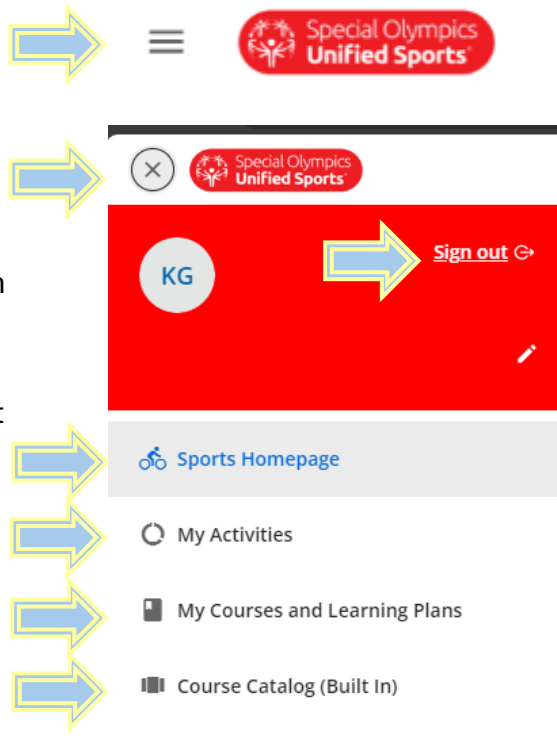

Welcome to the new SO Learning Portal for Sports and Competition

This includes volunteers and certifications like Protective Behaviors

1

- URL: <https://elearn.specialolympics.org/sports>
- Learners can only log into the portal they are registered in. If you have troubles logging in:
 - Try <https://elearn.specialolympics.org/schools> (Schools Portal for Global Youth Education or SO Unified Champion Schools)
 - Or email our Help Desk at elarning@specialolympics.org

2

- Click the Hamburger Menu to access the side menu (the 3 lines stacked)
- Click the X, or anywhere on the main page to exit this menu
- You can log out of the system by clicking Sign out
- To return to the Homepage at anytime you can click here.
- This lists all your courses, profile and certifications.
- List all your course
- List of ALL course catalogs

3

- Task List: This lists the course that you have started, assigned/opted-in but have not started.
 - Click the name of the tab to see the courses listed

4

- Learning Tiles represent roles or learning plans specific to the title, for example Certifications.